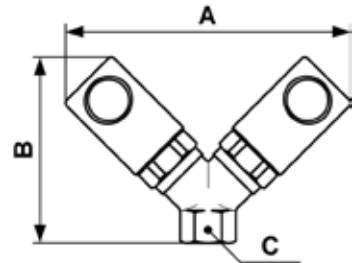

## STANDARD QUICK COUPLINGS - IRC 06

Parallel female thread twin coupler

Profile : ISO 6150B

<b>Min / Max operating pressure</b> 0 / 12 bar	<b>Flow rate at 6 bar</b> 800 l/min	<b>ID passage</b> 6 mm	<b>Min. / Max temperature</b> -15 / 70 °C
---	--	---------------------------	--

Part number	Female thread	Dim. A (mm)	Dim. B (mm)	Dim. C (mm)
IRC 068101	G1/4	116	77	23
IRC 068102	G3/8	120	82	23
IRC 068103	G1/2	128	93	23